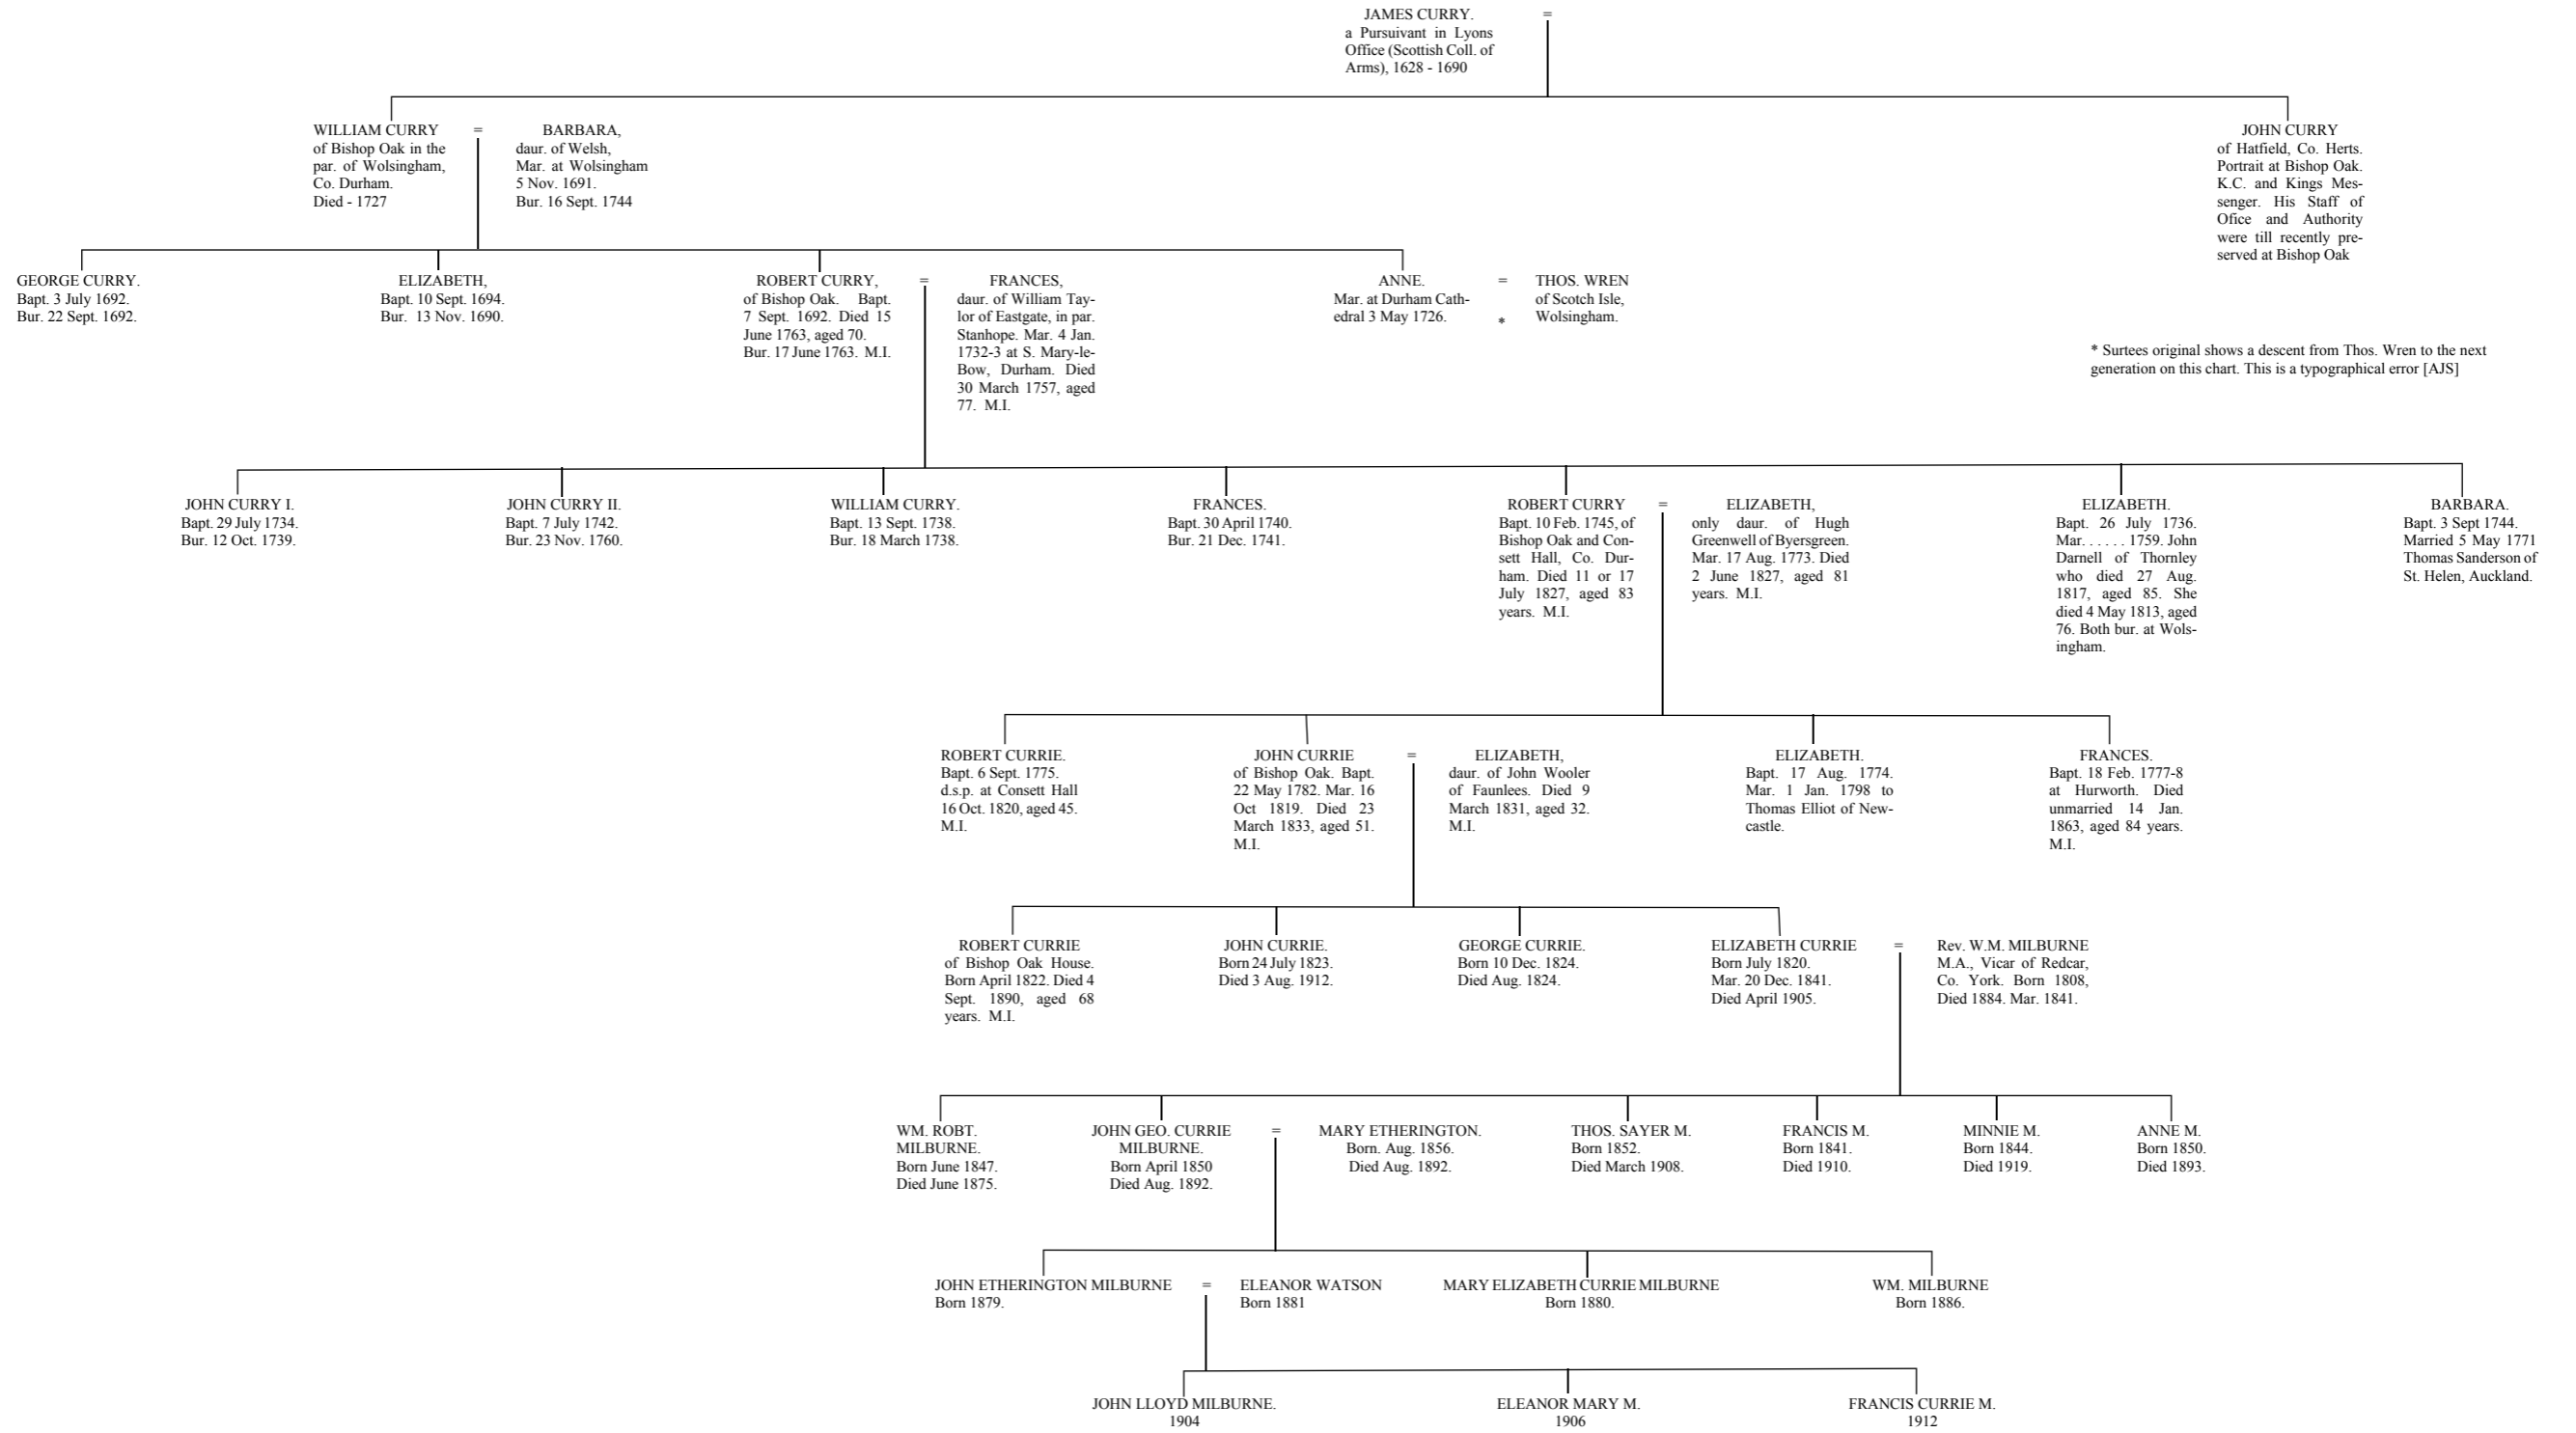

PEDIGREE OF
CURRIE AND MILBURNE OF BISHOP OAK.

Arms : Gu a saltire arg. - in chief a rose of the last barbed vert.

Crest : A cock vert.

Authority : Wolsingham Parish Register

* Surtees original shows a descent from Thos. Wren to the next generation on this chart. This is a typographical error [AJS]